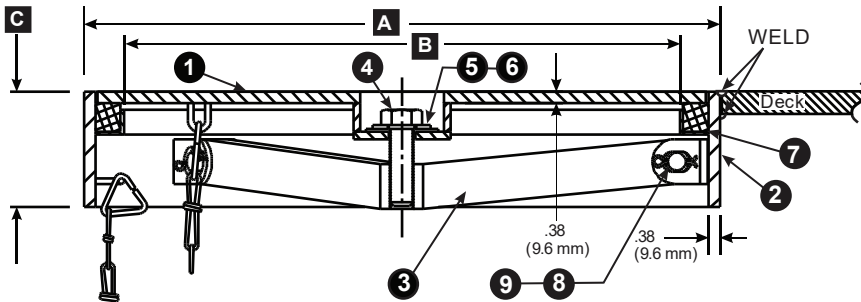

BILL OF MATERIAL: UMC-301

PC.NO.	DESCRIPTION	MATERIAL
1	COVER	STEEL
2	COAMING	STEEL
3	STRONGBACK	STEEL
4	BOLT 7/8-9	STAINLESS STEEL
5	WASHER	BRASS
6	BOLT GASKET	NITRILE RUBBER
7	GASKET	NITRILE RUBBER
8	PIN	STEEL
9	COTTER PIN	STAINLESS STEEL

Model Number	Part Number	DIMENSIONS INCHES (mm)			Weight LBS (KGS)
		A	B	C	
UMC-301-20	08380-101A	20 (508)	17.75 (450)	4 (102)	70 (32)
UMC-301-22	08381-101A	22 (559)	19.75 (502)	4 (102)	75 (34)

1-800-455-3917
206-632-2441 (FAX)
sales@bairmarine.com

Marine Company, Inc.

UNIVERSAL FLUSH HATCH

SINGLE BOLT ROUND MANHOLE
20" & 22" OUTSIDE DIAMETER
MODEL 08380-101A - UMC-301-20
MODEL 08381-101A - UMC-301-22

DWG. NO. UMC-301