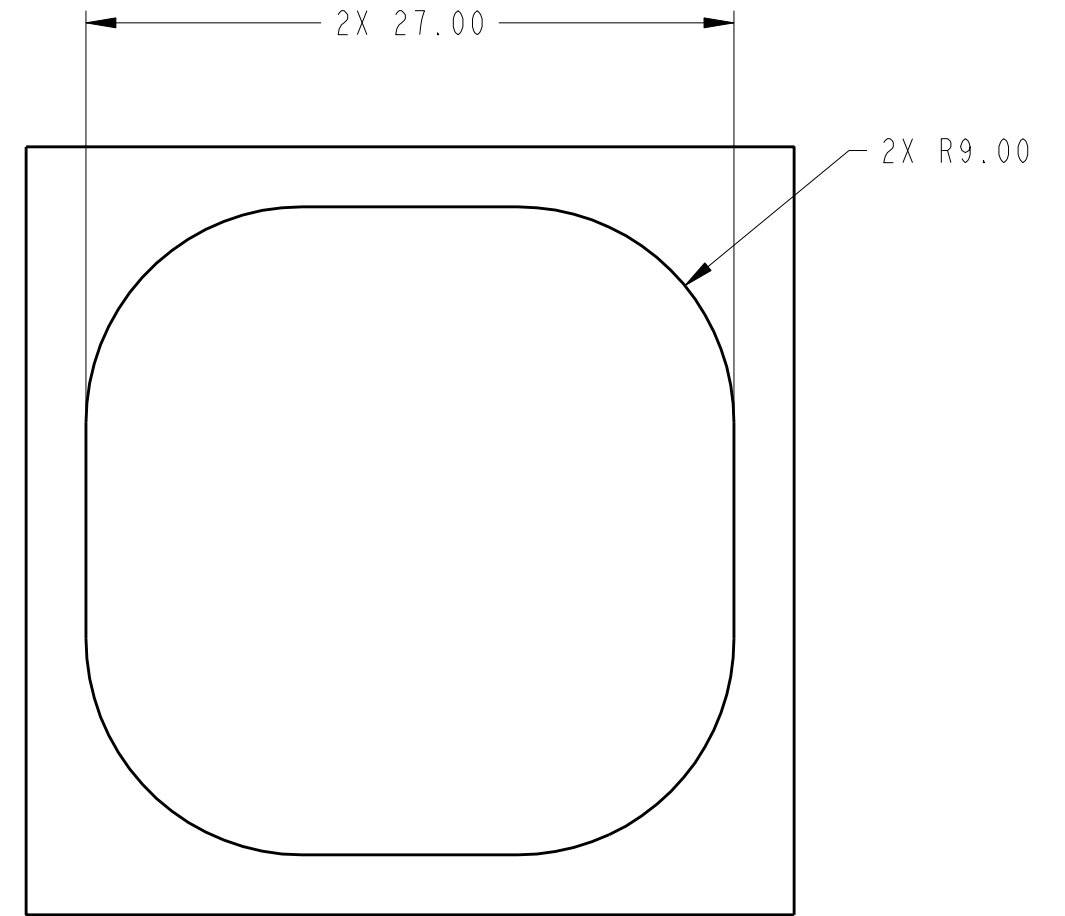

REVISIONS					
REV	ECN	ECR-TN	DESCRIPTION	DATE	APR
A	16-00209	N/A	INITIAL RELEASE	08/19/16	RCL

TOP VIEW  
SCALE 1:8

CUTOUT DIMENSION VIEW  
SCALE 1:8

SECTION A-A  
SCALE 1:5

PRO/E  
THIRD ANGLE PROJECTION

**BAIER**  
2920 Airway Ave., Costa Mesa, CA 92626

TITLE HATCH ASSY, 24 X 24  
QA, ALUM-SS

SIZE B	DWG NO. BFHQTH24X24A-SS	REV A
SCALE 3:20 AND NOTED		SHEET 1 OF 1