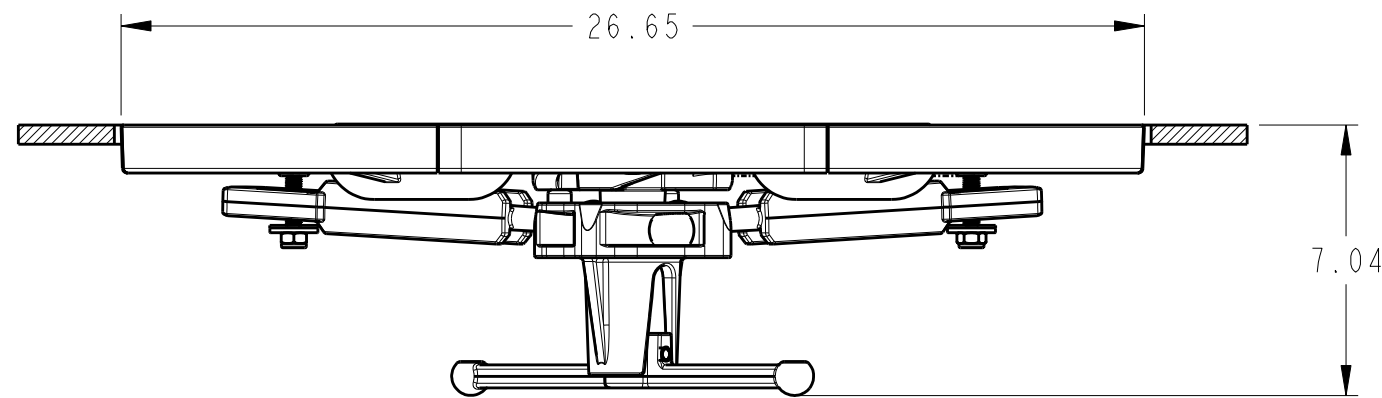

REVISIONS					
REV	ECN	ECR-TN	DESCRIPTION	DATE	APR
A	16-00209	N/A	INITIAL RELEASE	08/19/16	RCL

TOP VIEW  
SCALE 1:8

CUTOUT DIMENSION VIEW  
SCALE 1:8

SECTION A-A  
SCALE 1:5

PRO/E  
THIRD ANGLE PROJECTION

**BAIER**  
2920 Airway Ave., Costa Mesa, CA 92626

TITLE HATCH ASSY, 24 X 24  
QA, ALUM-SS

SIZE B	DWG NO. BFHQTH24X24A-SS	REV A
SCALE 3:20 AND NOTED		SHEET 1 OF 1