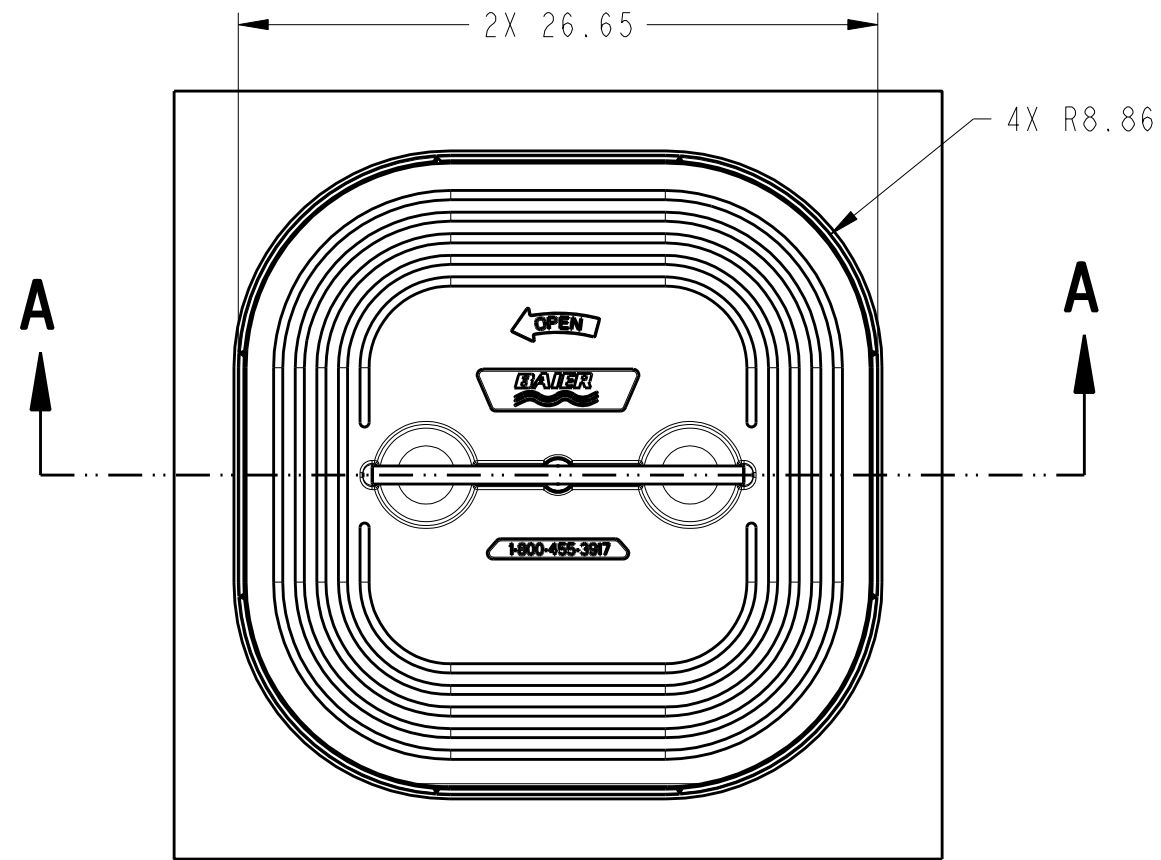

REVISIONS					
REV	ECN	ECR-TN	DESCRIPTION	DATE	APR
A	16-00209	N/A	INITIAL RELEASE	08/19/16	RCL

TOP VIEW  
SCALE 1:8

CUTOUT DIMENSION VIEW  
SCALE 1:8

SECTION A-A  
SCALE 1:5

PRO/E  
THIRD ANGLE PROJECTION

**BAIER**  
2920 Airway Ave., Costa Mesa, CA 92626

TITLE HATCH ASSY, 24 X 24  
QA, ALUM-SS

SIZE B	DWG NO. BFHQTH24X24A-SS	REV A
SCALE 3:20 AND NOTED		SHEET 1 OF 1