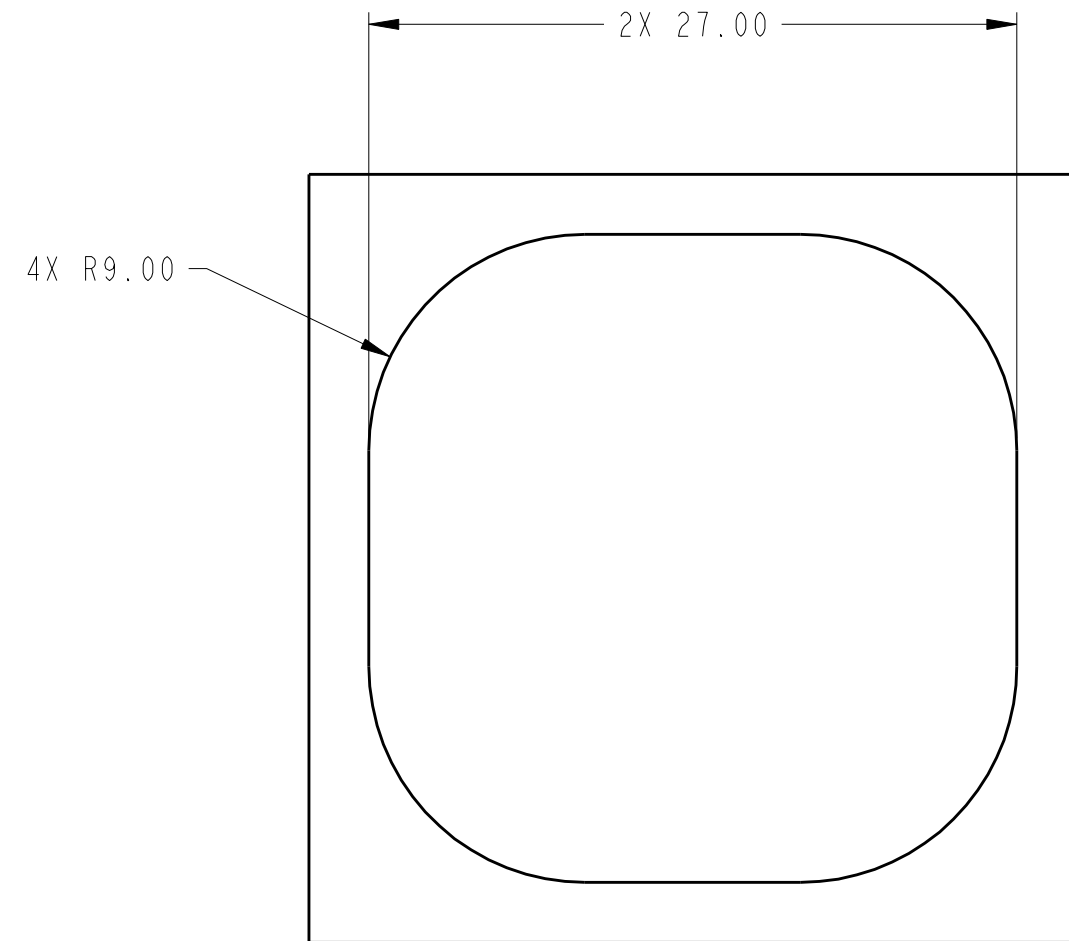

REVISIONS					
REV	ECN	ECR-TN	DESCRIPTION	DATE	APR
A	16-00209	N/A	INITIAL RELEASE	08/19/16	RCL

TOP VIEW
SCALE 1:8

CUTOUT DIMENSION VIEW
SCALE 1:8

SECTION A-A
SCALE 7:40

PRO/E
THIRD ANGLE PROJECTION

UMC P/N REF
08864-171C

TITLE HATCH ASSY, 24X24
LP-QA, ALUM-SS

SIZE B DWG NO. BFHLP24X24A-SS REV A

SCALE 3:20 AND NOTED SHEET 1 OF 1