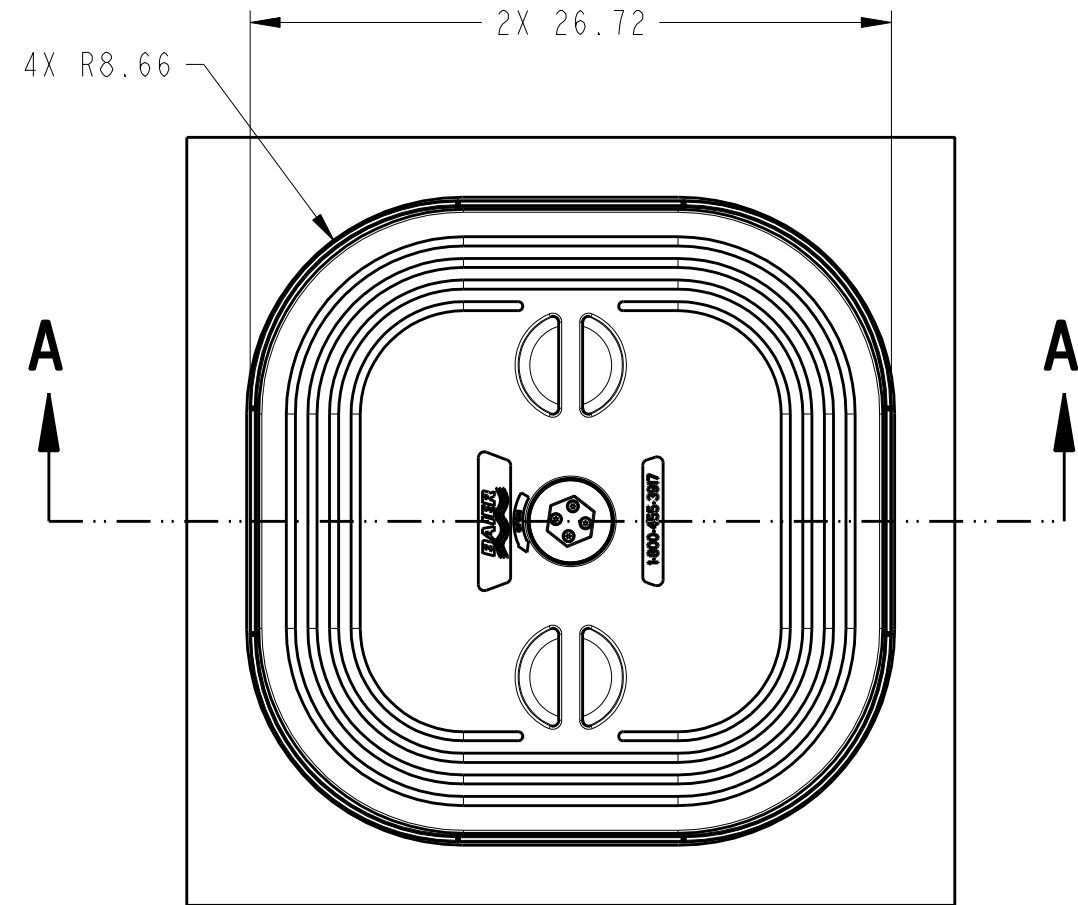

REVISIONS					
REV	ECN	ECR-TN	DESCRIPTION	DATE	APR
A	16-00209	N/A	INITIAL RELEASE	08/19/16	RCL

TOP VIEW
SCALE 1:8

CUTOUT DIMENSION VIEW
SCALE 1:8

SECTION A-A
SCALE 7:40

PRO/E
THIRD ANGLE PROJECTION

UMC P/N REF
08864-171C

TITLE HATCH ASSY, 24X24
LP-QA, ALUM-SS

SIZE B DWG NO. BFHLP24X24A-SS REV A

SCALE 3:20 AND NOTED SHEET 1 OF 1