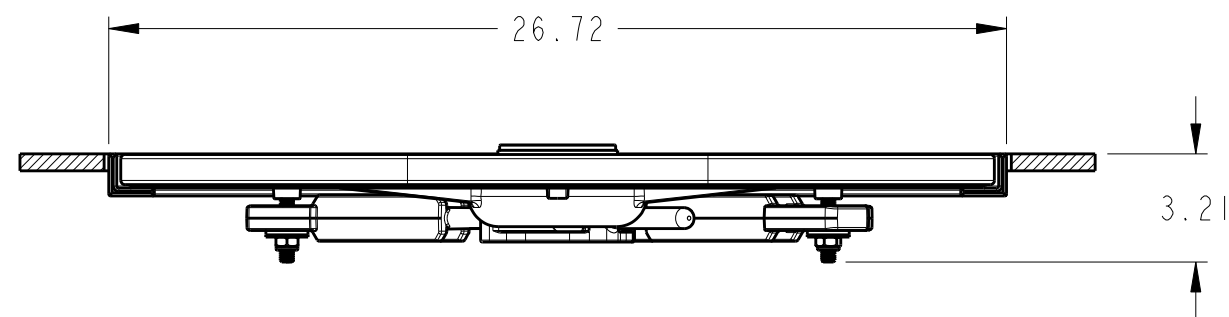

REVISIONS					
REV	ECN	ECR-TN	DESCRIPTION	DATE	APR
A	16-00209	N/A	INITIAL RELEASE	08/19/16	RCL

TOP VIEW
SCALE 1:8

CUTOUT DIMENSION VIEW
SCALE 1:8

SECTION A-A
SCALE 7:40

PRO/E
THIRD ANGLE PROJECTION

UMC P/N REF
08864-171C

TITLE HATCH ASSY, 24X24
LP-QA, ALUM-SS

SIZE B DWG NO. BFHLP24X24A-SS REV A

SCALE 3:20 AND NOTED SHEET 1 OF 1