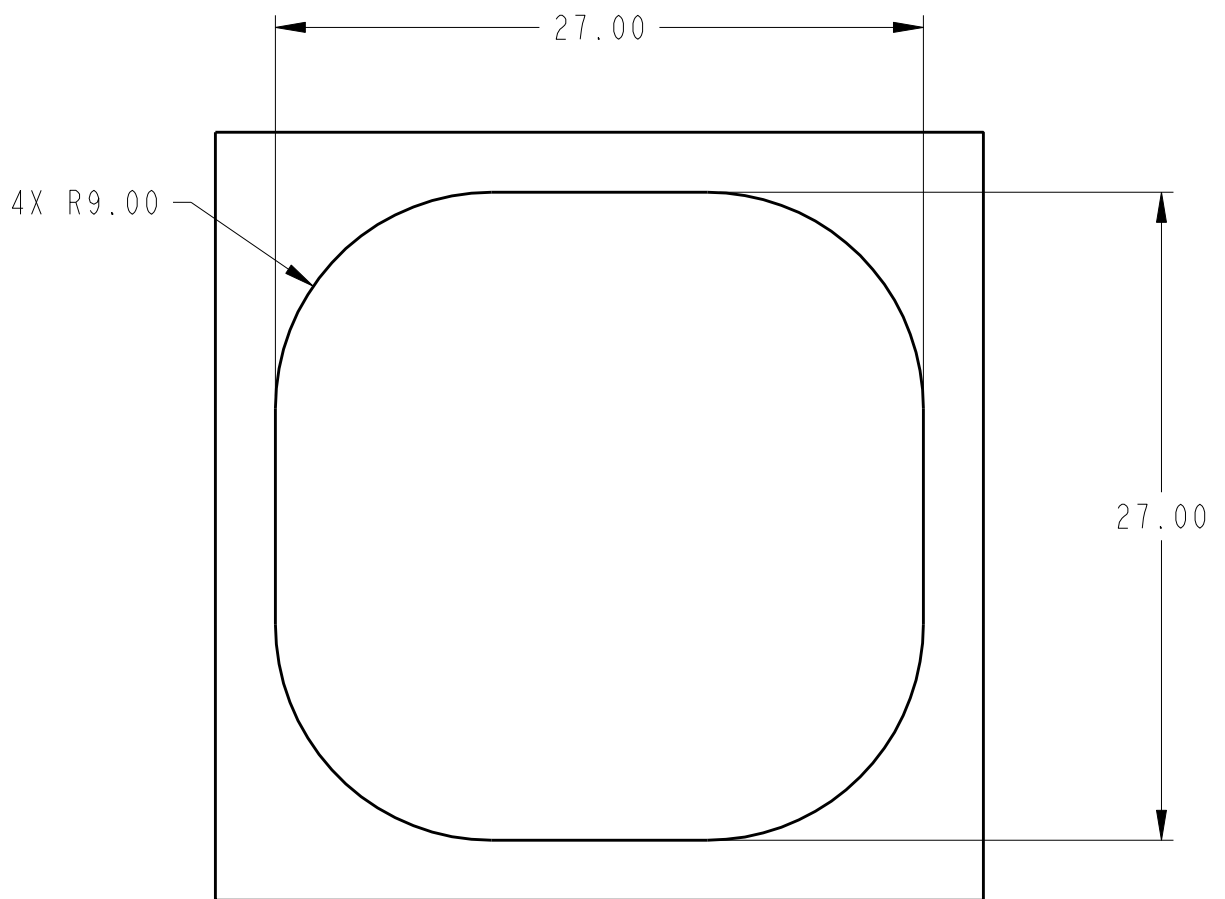

REVISIONS					
REV	ECN	ECR-TN	DESCRIPTION	DATE	APR
A	16-00209	N/A	INITIAL RELEASE	08/19/16	RCL

TOP VIEW
SCALE 1:8

CUTOUT DIMENSION VIEW
SCALE 1:8

SECTION A-A
SCALE 1:4

PRO/E
THIRD ANGLE PROJECTION

UMC P/N REF
08863-171B

TITLE HATCH ASSY, 24X24
LP-QA, ALUM-STL

SIZE B DWG NO. BFHLP24X24A-S REV A

SCALE 3:20 AND NOTED SHEET 1 OF 1