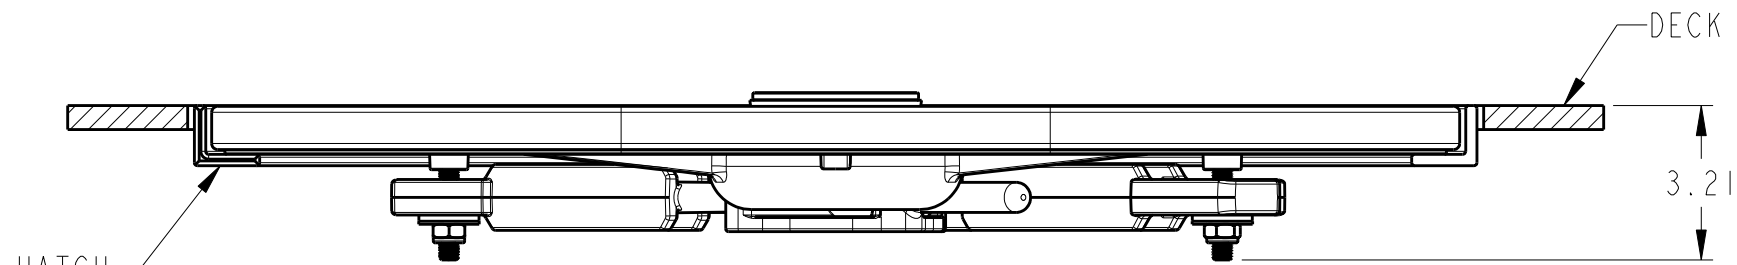

REVISIONS					
REV	ECN	ECR-TN	DESCRIPTION	DATE	APR
A	16-00209	N/A	INITIAL RELEASE	08/19/16	RCL

TOP VIEW
SCALE 1:8

CUTOUT DIMENSION VIEW
SCALE 1:8

SECTION A-A
SCALE 1:4

PRO/E
THIRD ANGLE PROJECTION

UMC P/N REF
08863-171B

TITLE HATCH ASSY, 24X24
LP-QA, ALUM-STL

SIZE B DWG NO. BFHLP24X24A-S REV A

SCALE 3:20 AND NOTED SHEET 1 OF 1