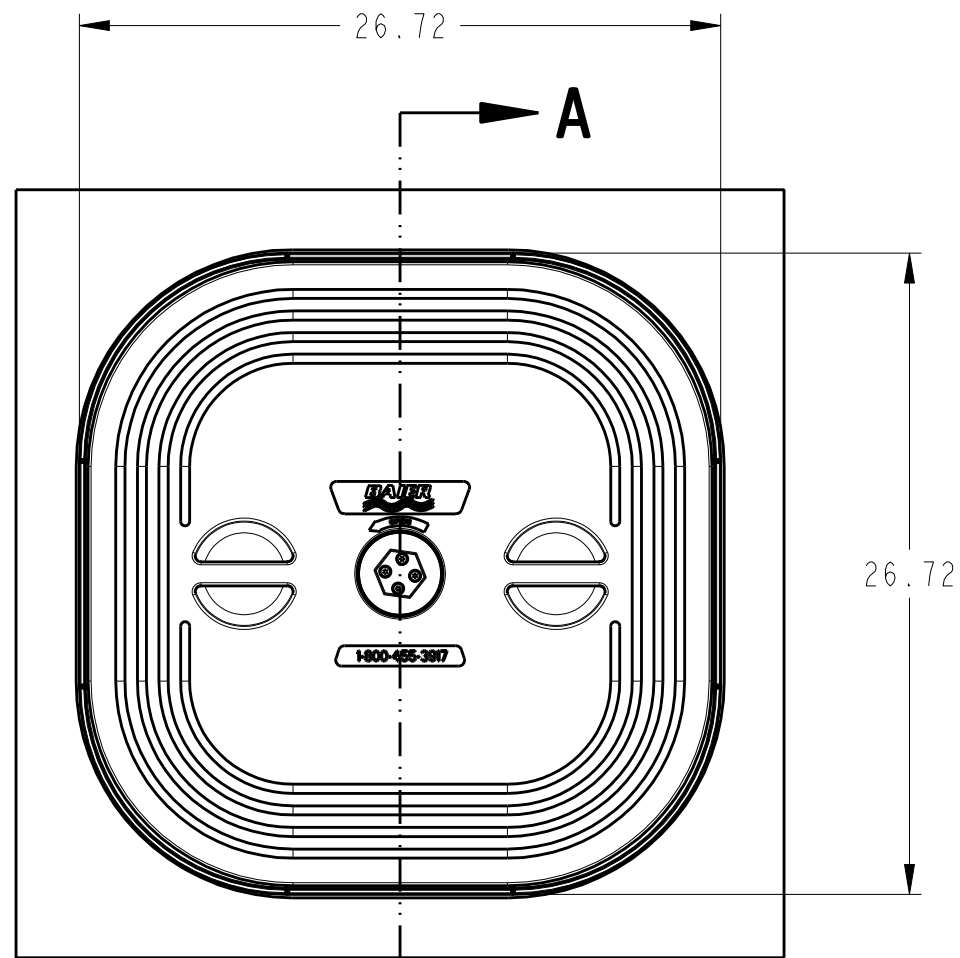

REVISIONS					
REV	ECN	ECR-TN	DESCRIPTION	DATE	APR
A	16-00209	N/A	INITIAL RELEASE	08/19/16	RCL

TOP VIEW
SCALE 1:8

CUTOUT DIMENSION VIEW
SCALE 1:8

SECTION A-A
SCALE 1:4

PRO/E
THIRD ANGLE PROJECTION

UMC P/N REF
08863-171B

TITLE HATCH ASSY, 24X24
LP-QA, ALUM-STL

SIZE B DWG NO. BFHLP24X24A-S REV A

SCALE 3:20 AND NOTED SHEET 1 OF 1