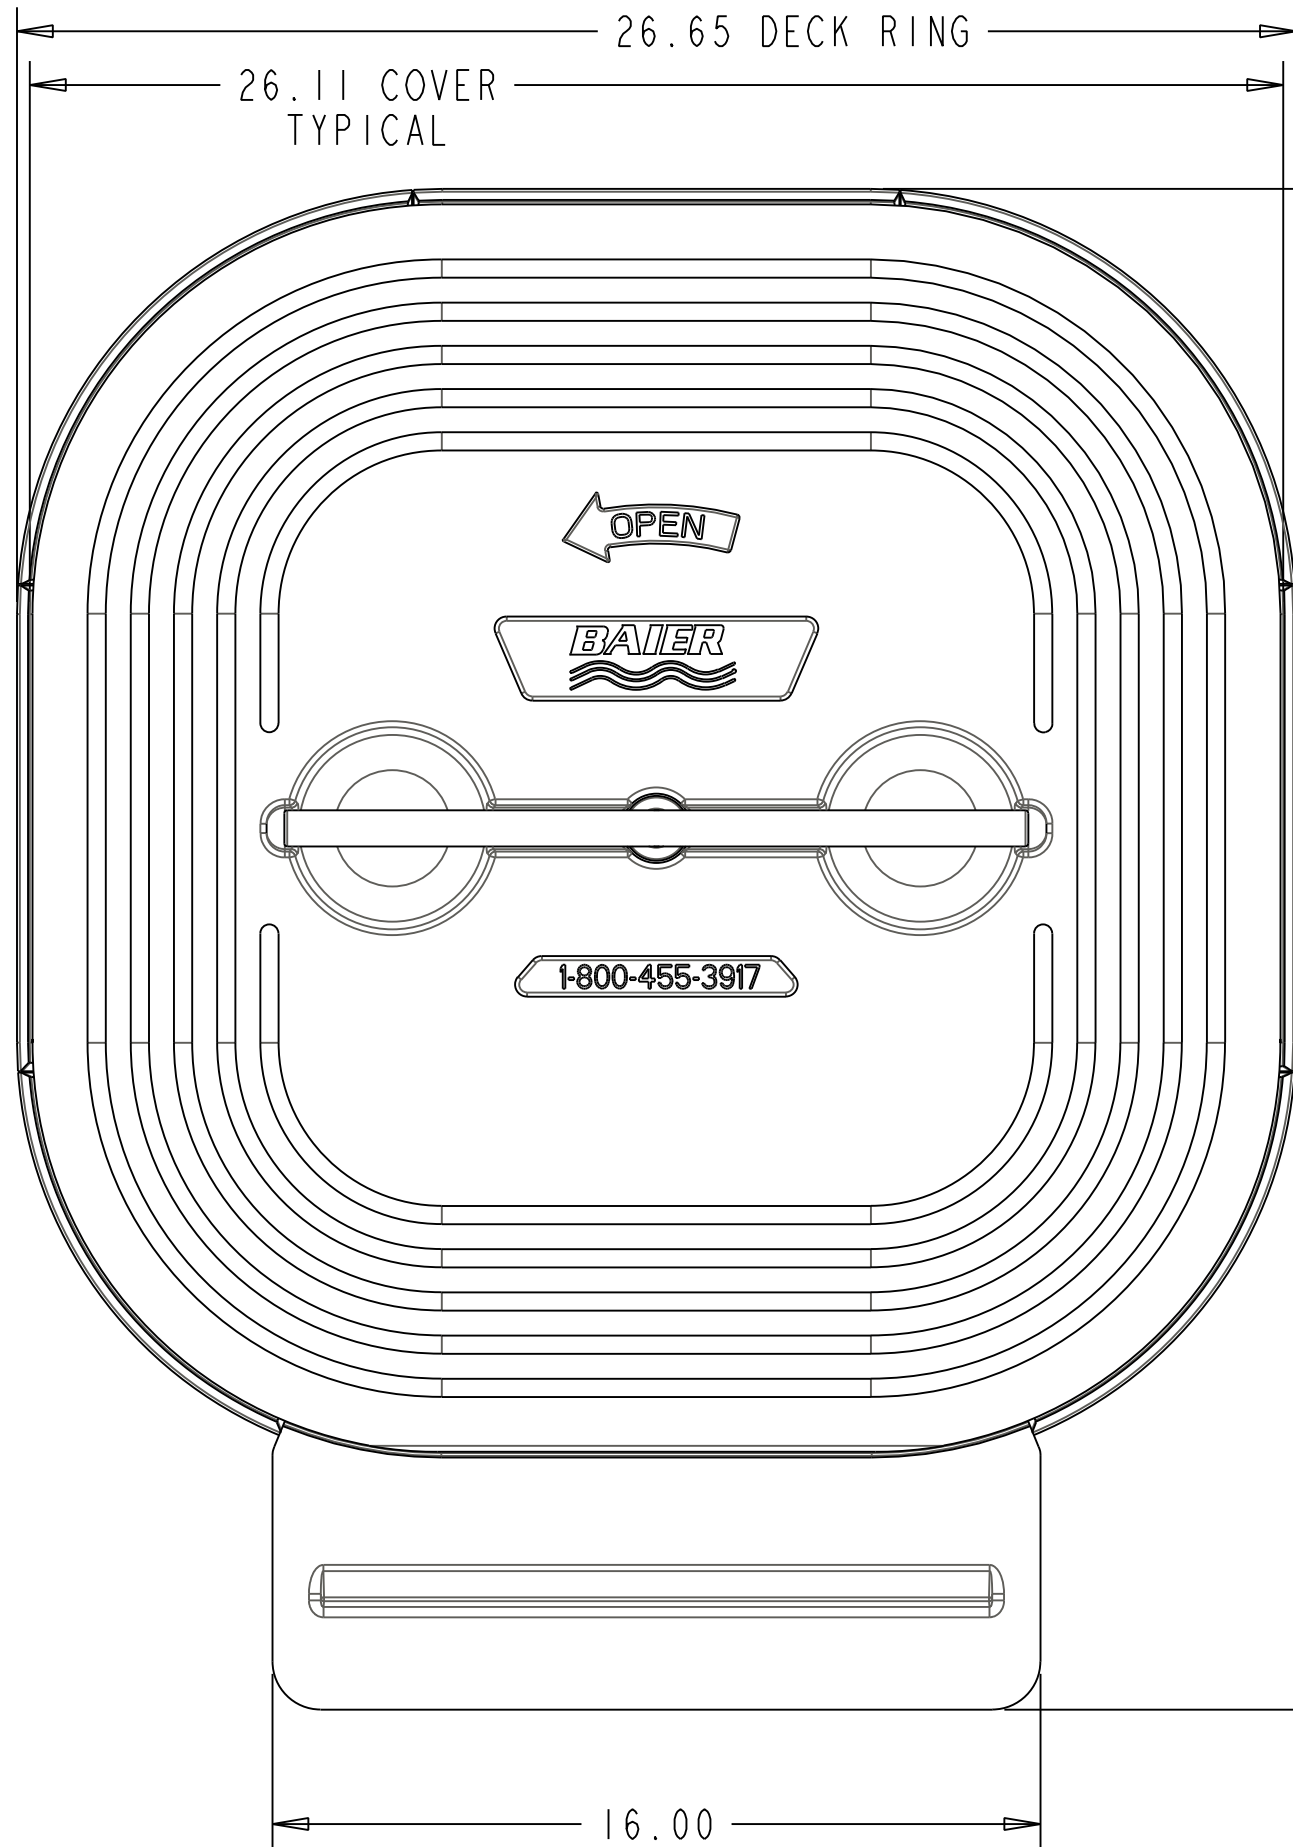

BAIER MARINE  
P/N BFHHQTH24X24A/S

THIRD ANGLE PROJECTION

UNIVERSAL MOTION COMPONENTS Co. Inc. 2920 Airway Ave., Costa Mesa, CA 92626	DWN DT	DWG NO. 08863-141B SCALE 0.111 SHEET	REV X 1 OF 3
--	-----------	---	-----------------

BAIER MARINE  
P/N BFHHQTH24X24A/S

THIRD ANGLE PROJECTION

UNIVERSAL MOTION COMPONENTS Co. Inc. 2920 Airway Ave., Costa Mesa, CA 92626	DWN DT	DWG NO. 08863-141B SCALE 0.250	REV X SHEET 2 OF 3
--	-----------	-----------------------------------	-----------------------