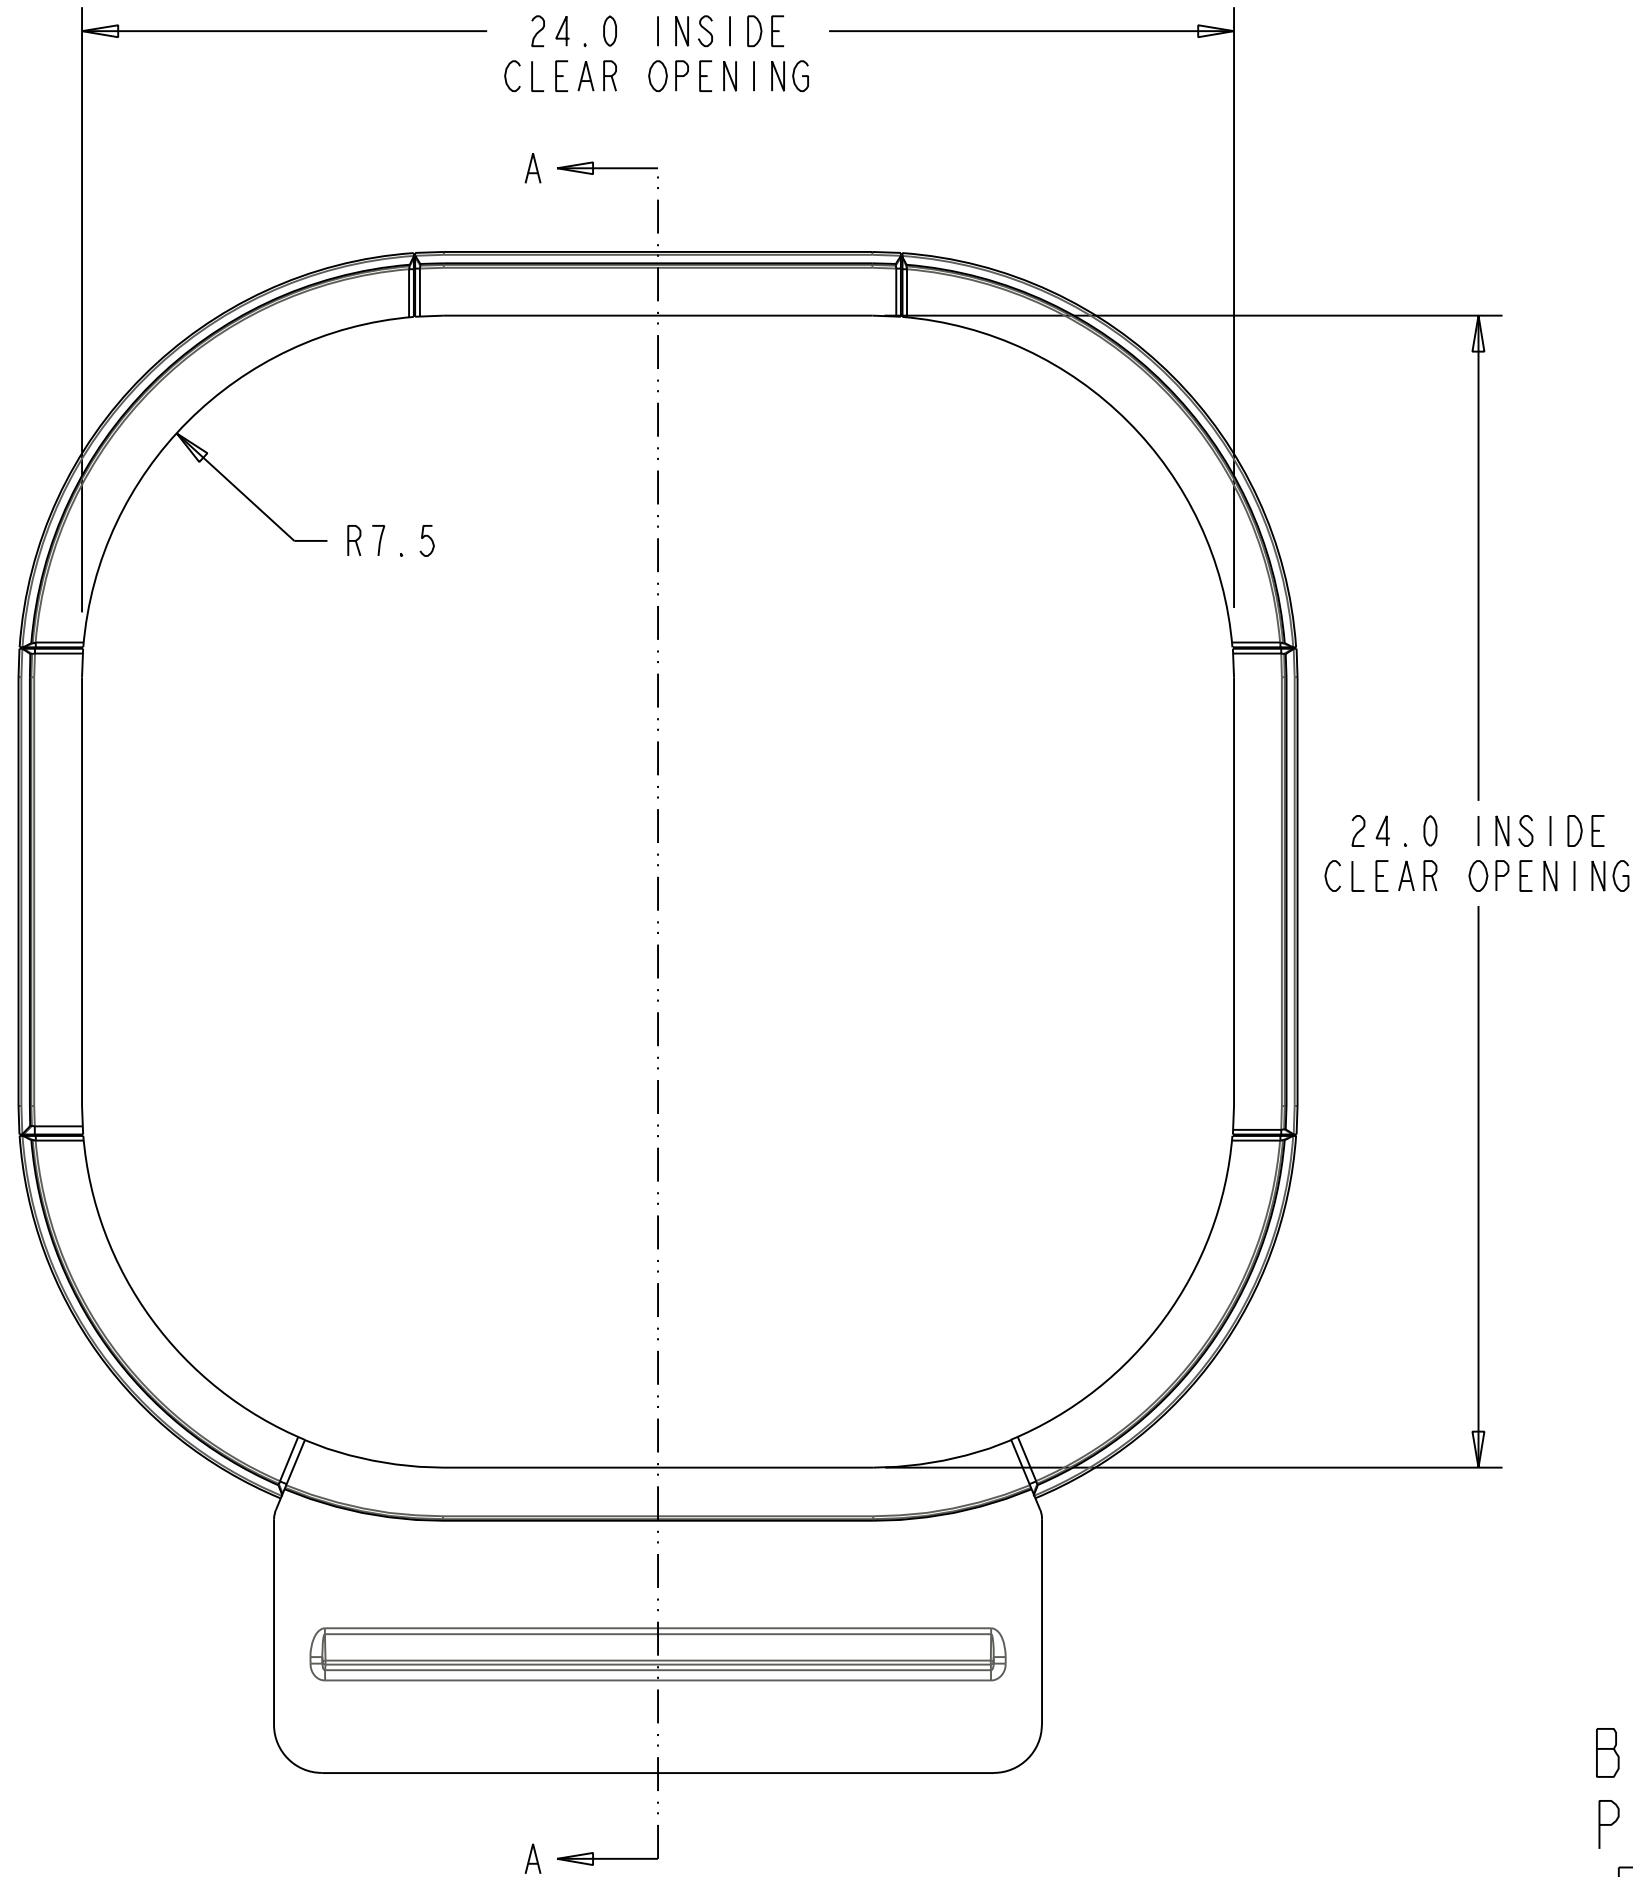

BAIER MARINE  
P/N BFHHQTH24X24A/S

THIRD ANGLE PROJECTION

UNIVERSAL MOTION COMPONENTS Co. Inc. 2920 Airway Ave., Costa Mesa, CA 92626	DWN DT	DWG NO. 08863-141B SCALE 0.111 SHEET	REV X 1 OF 3
--	-----------	---	-----------------

BAIER MARINE  
P/N BFHHQTH24X24A/S

THIRD ANGLE PROJECTION

UNIVERSAL MOTION COMPONENTS Co. Inc. 2920 Airway Ave., Costa Mesa, CA 92626	DWN DT	DWG NO. 08863-141B SCALE 0.250	REV X SHEET 2 OF 3
--	-----------	-----------------------------------	-----------------------