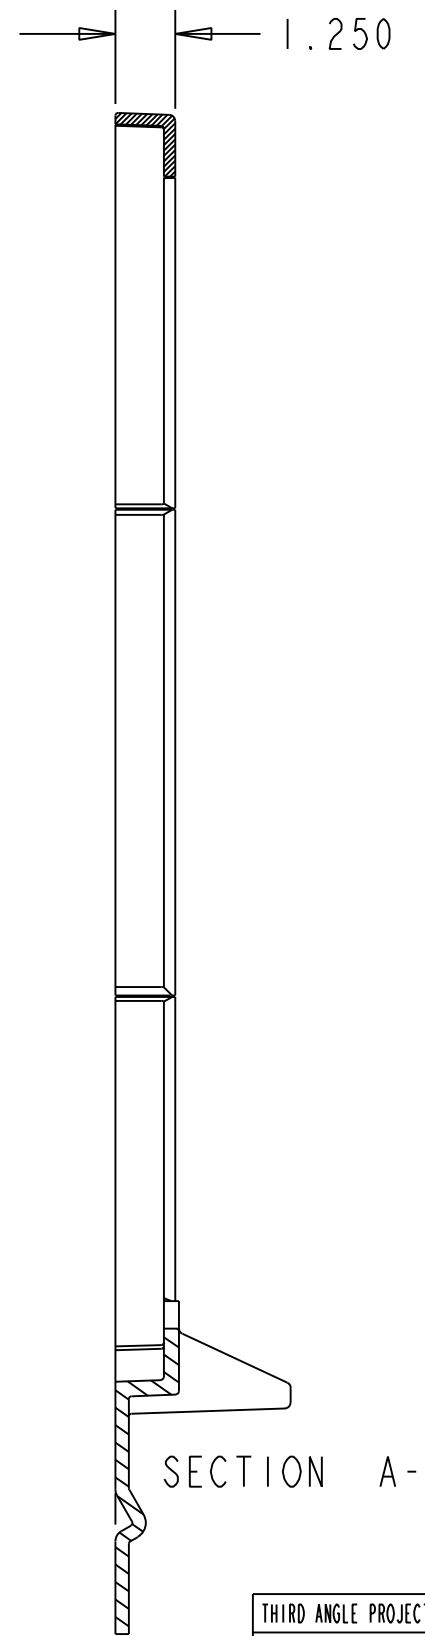

BAIER MARINE  
P/N BFHHQTH24X24A/S

THIRD ANGLE PROJECTION

UNIVERSAL MOTION COMPONENTS Co. Inc. 2920 Airway Ave., Costa Mesa, CA 92626	DWN DT	DWG NO. 08863-141B SCALE 0.111 SHEET	REV X 1 OF 3
--	-----------	---	-----------------

BAIER MARINE  
P/N BFHHQTH24X24A/S

THIRD ANGLE PROJECTION

UNIVERSAL MOTION COMPONENTS Co. Inc. 2920 Airway Ave., Costa Mesa, CA 92626	DWN DT	DWG NO. 08863-141B SCALE 0.250	REV X SHEET 2 OF 3
--	-----------	-----------------------------------	-----------------------