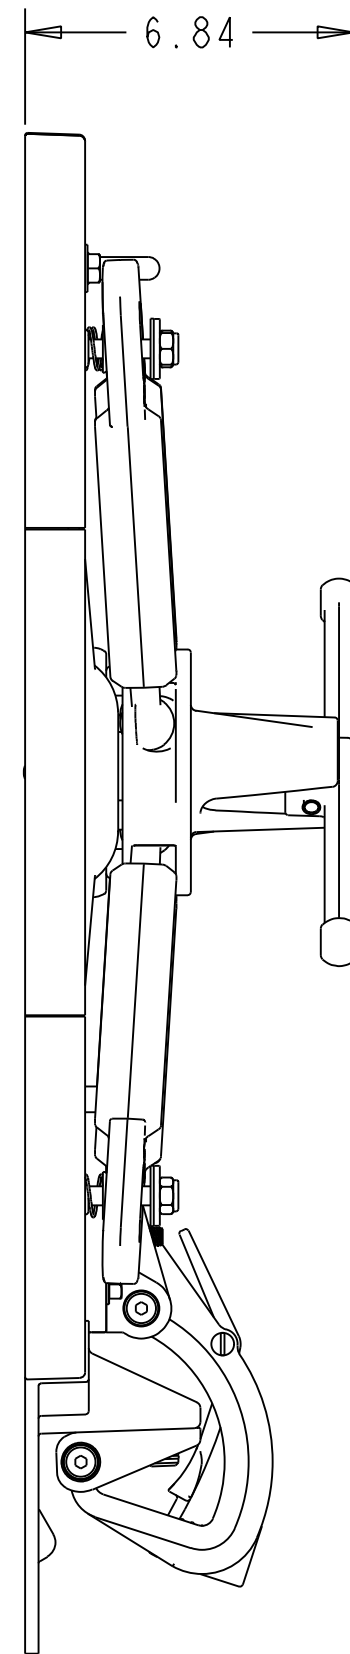

BAIER MARINE  
P/N BFHHQTH24X24A/S

THIRD ANGLE PROJECTION

UNIVERSAL MOTION COMPONENTS Co. Inc. 2920 Airway Ave., Costa Mesa, CA 92626	DWN DT	DWG NO. 08863-141B SCALE 0.111 SHEET	REV X 1 OF 3
--	-----------	---	-----------------

BAIER MARINE  
P/N BFHHQTH24X24A/S

THIRD ANGLE PROJECTION

UNIVERSAL MOTION COMPONENTS Co. Inc. 2920 Airway Ave., Costa Mesa, CA 92626	DWN DT	DWG NO. 08863-141B SCALE 0.250	REV X SHEET 2 OF 3
--	-----------	-----------------------------------	-----------------------

BAIER MARINE  
 P/N BFHHQTH24X24A/S

UNIVERSAL MOTION COMPONENTS Co. Inc. 2920 Airway Ave., Costa Mesa, CA 92626	DWN DT	DWG NO. 08863-141B SCALE 0.250	REV X SHEET 3 OF 3
--	-----------	-----------------------------------	-----------------------